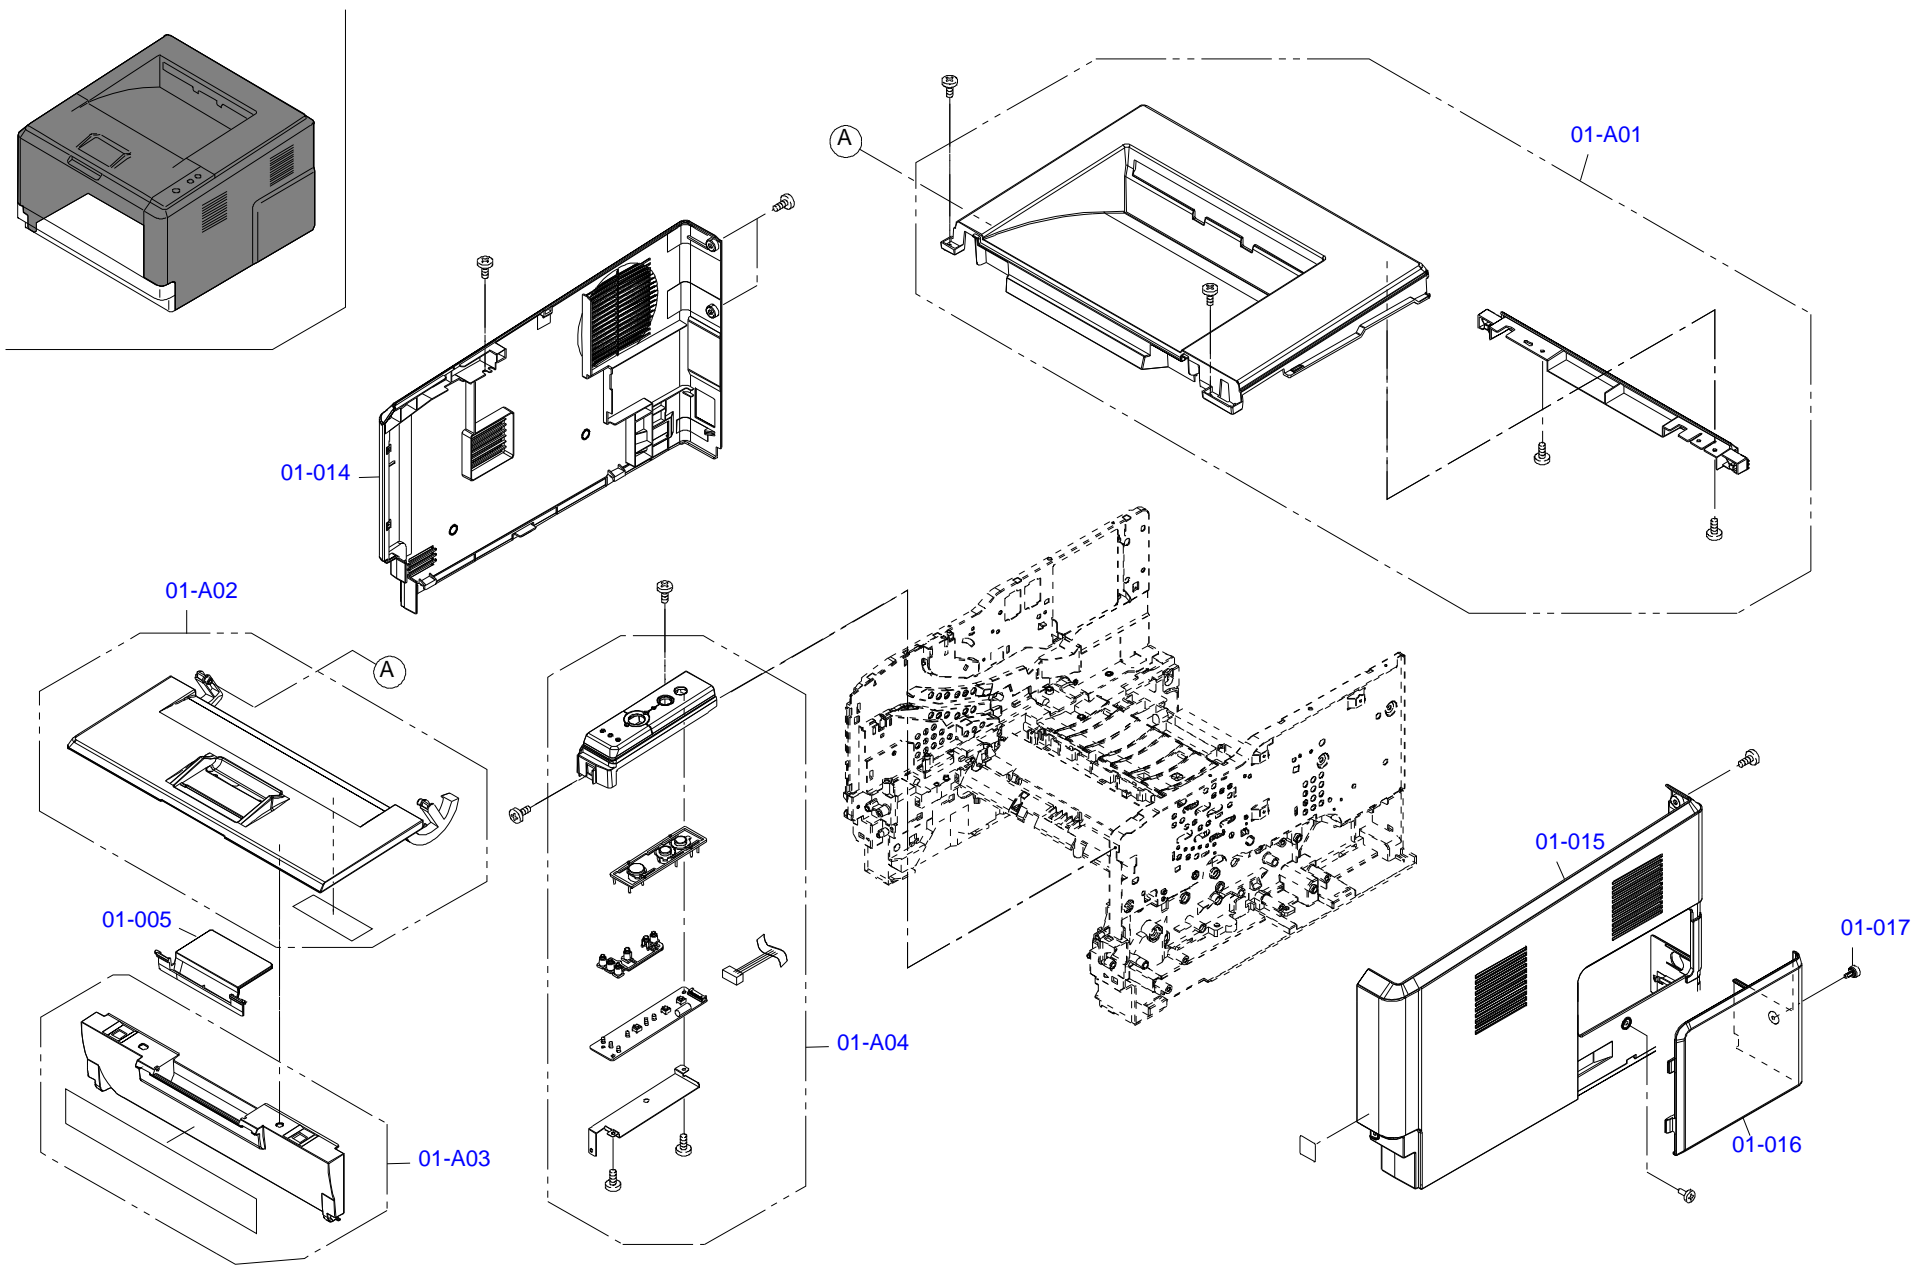

CA07-CASE-011

Only numbered Service Parts are available.

FOR EPSON AcuLaser M2000D/DN,EPSON AcuLaser M2010D/DN,LP-S300/LP-S300N NO.01 Rev.01 CA07