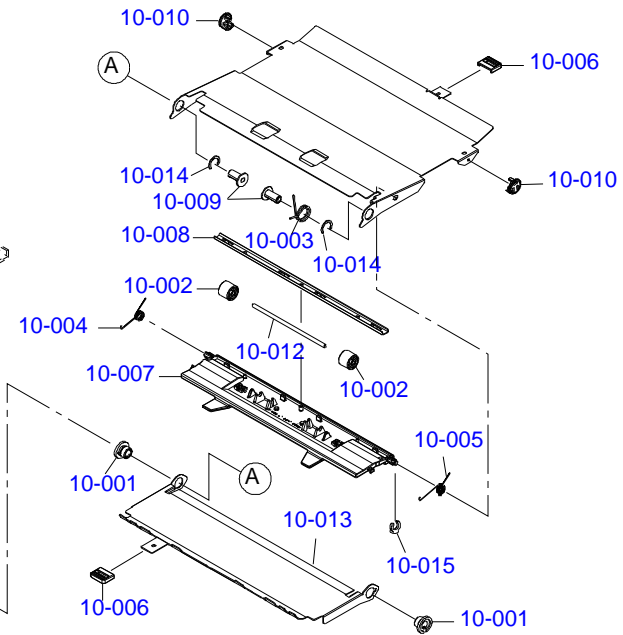

CA07-MECH-091

Only numbered Service Parts are available.

FOR EPSON AcuLaser M2000D/DN,EPSON AcuLaser M2010D/DN,LP-S300/LP-S300N NO.10 Rev.01 CA07