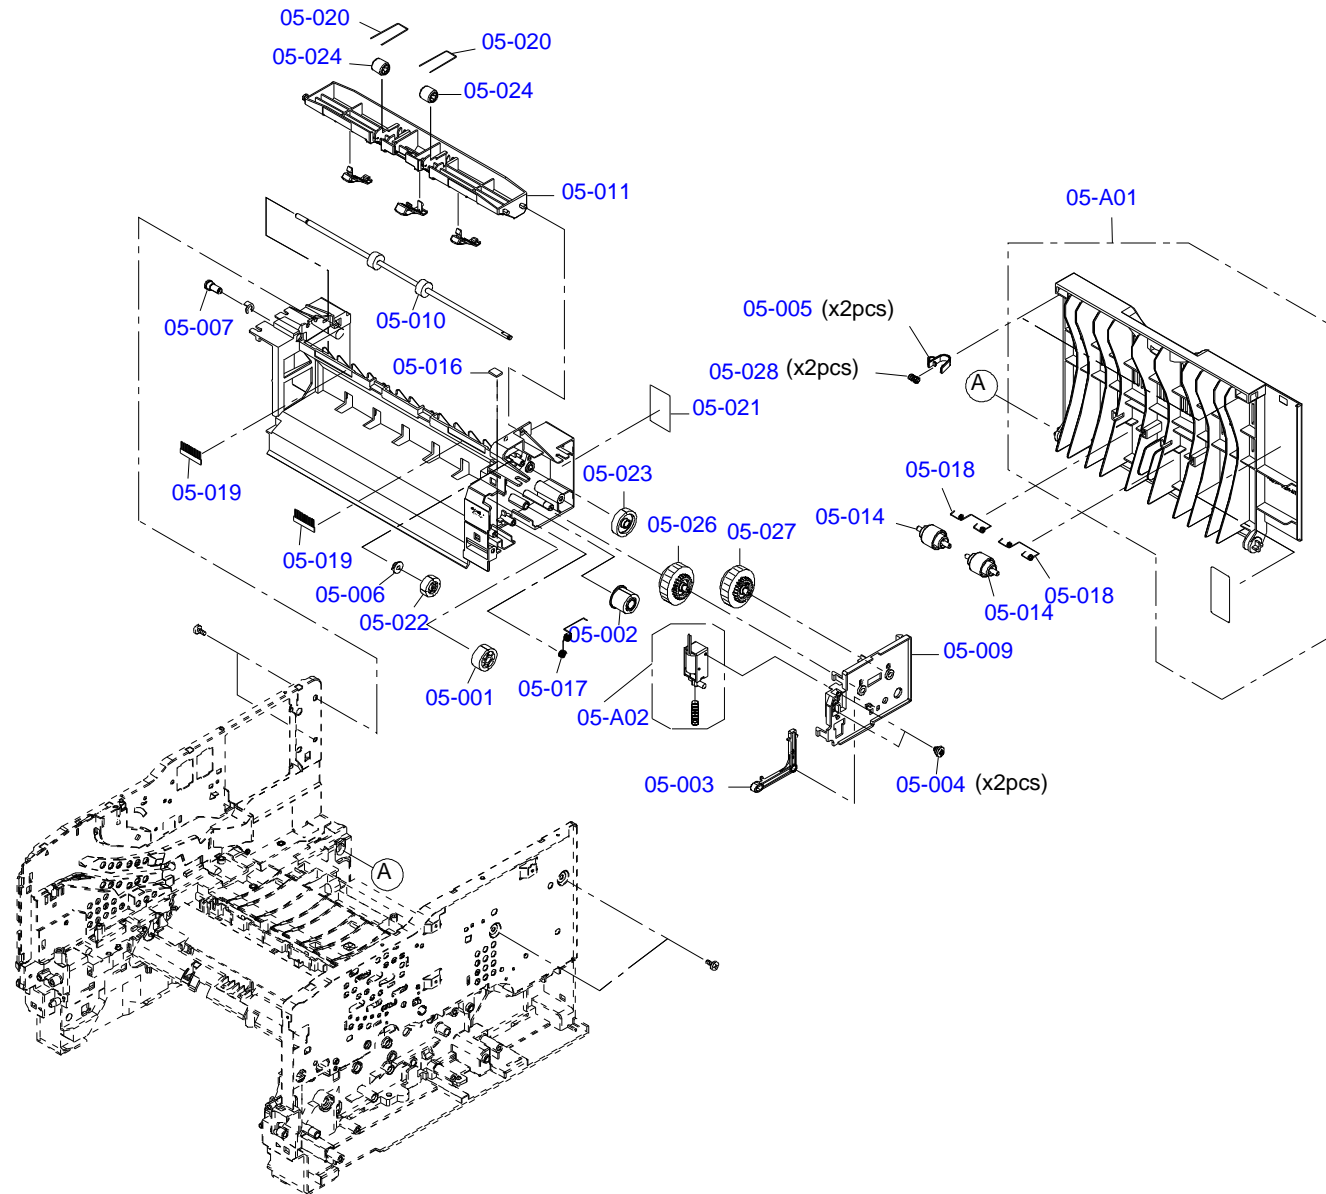

CA07-CASE-011

Only numbered Service Parts are available.

FOR EPSON AcuLaser M2000D/DN,EPSON AcuLaser M2010D/DN,LP-S300/LP-S300N NO.01 Rev.01 CA07

CA07-MECH-041

Only numbered Service Parts are available.

FOR EPSON AcuLaser M2000D/DN, EPSON AcuLaser M2010D/DN, LP-S300/LP-S300N NO.05 Rev.01 CA07

CA07-MECH-051

Only numbered Service Parts are available.

FOR EPSON AcuLaser M2000D/DN, EPSON AcuLaser M2010D/DN, LP-S300/LP-S300N NO.06 Rev.01 CA07

CA07-MECH-061

Only numbered Service Parts are available.