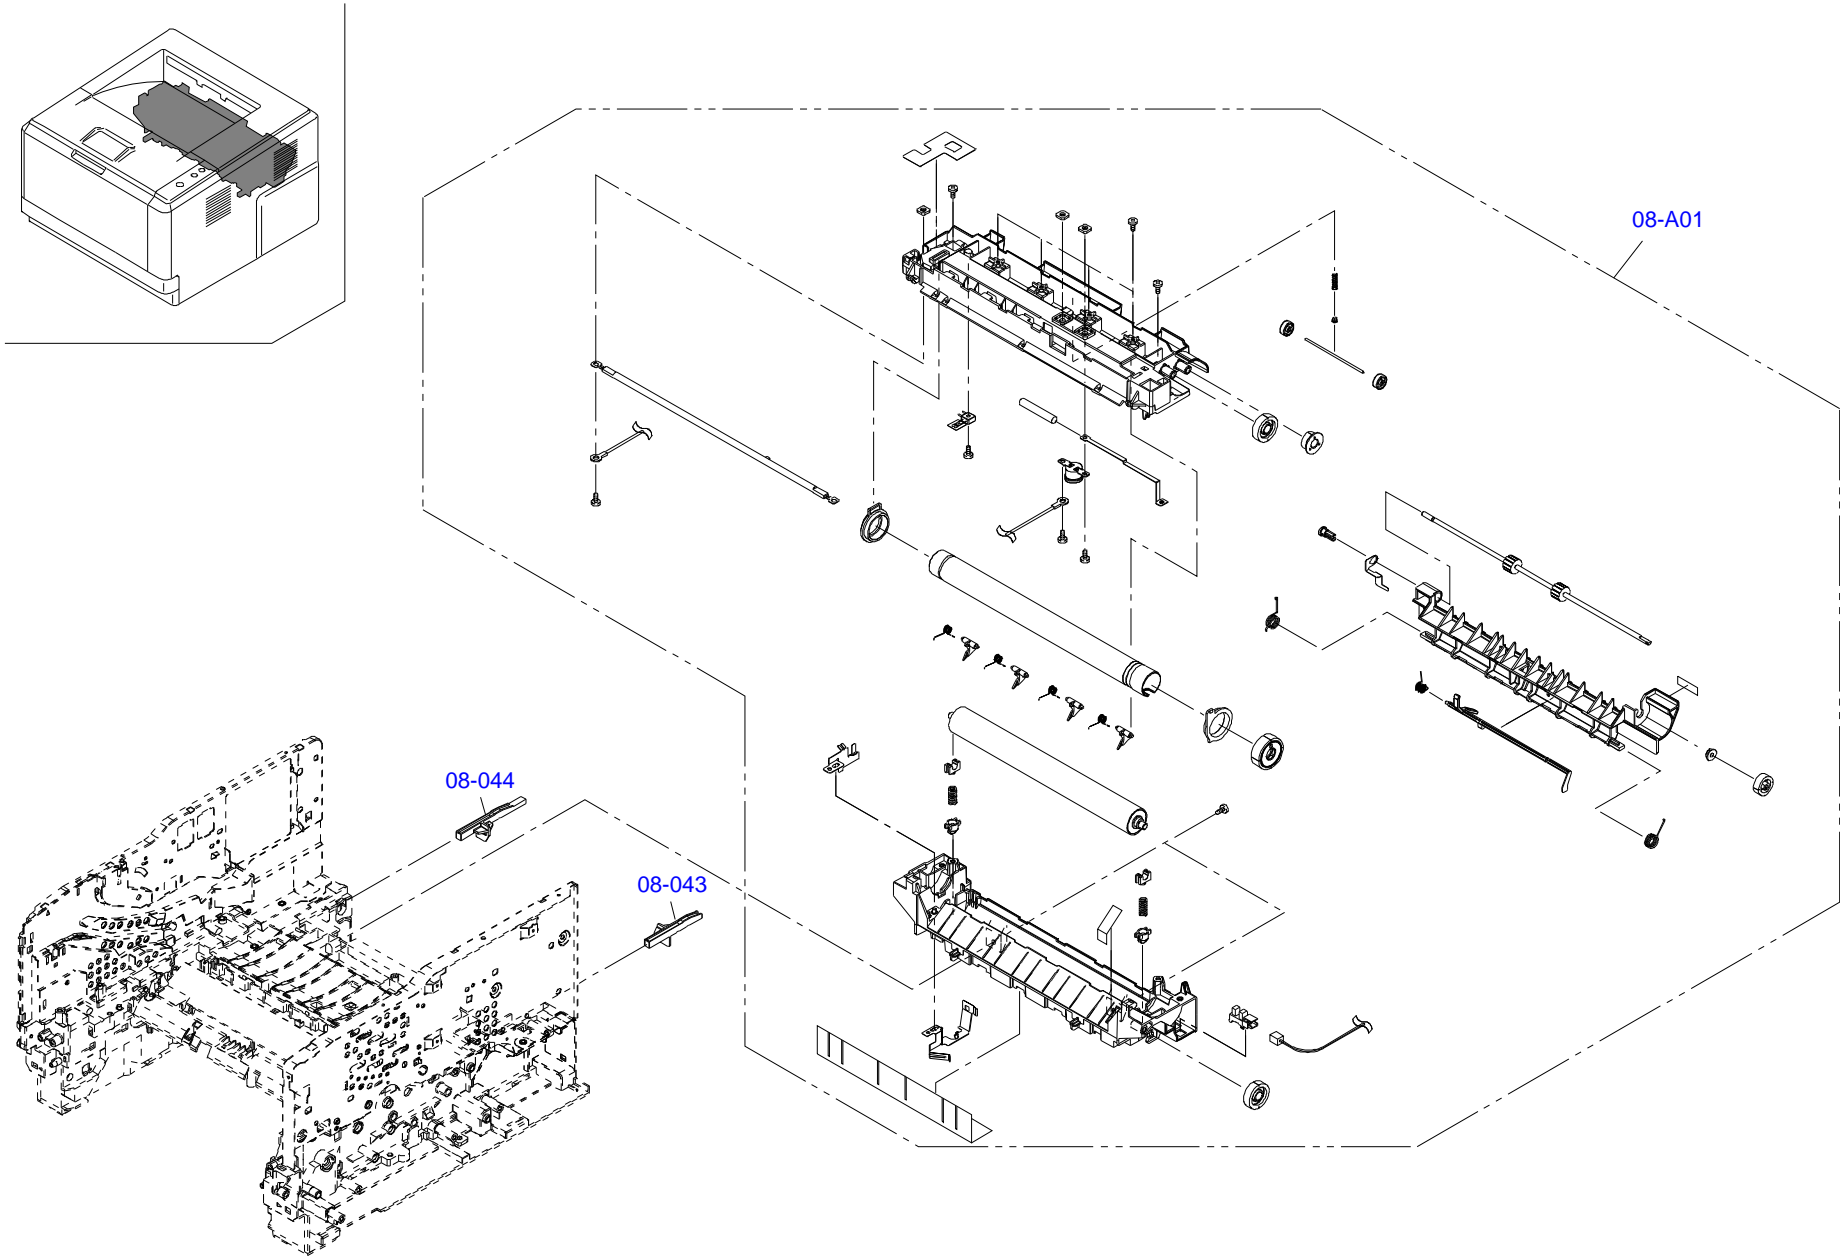

CA07-MECH-071

Only numbered Service Parts are available.

FOR EPSON AcuLaser M2000D/DN,EPSON AcuLaser M2010D/DN,LP-S300/LP-S300N NO.08 Rev.01 CA07