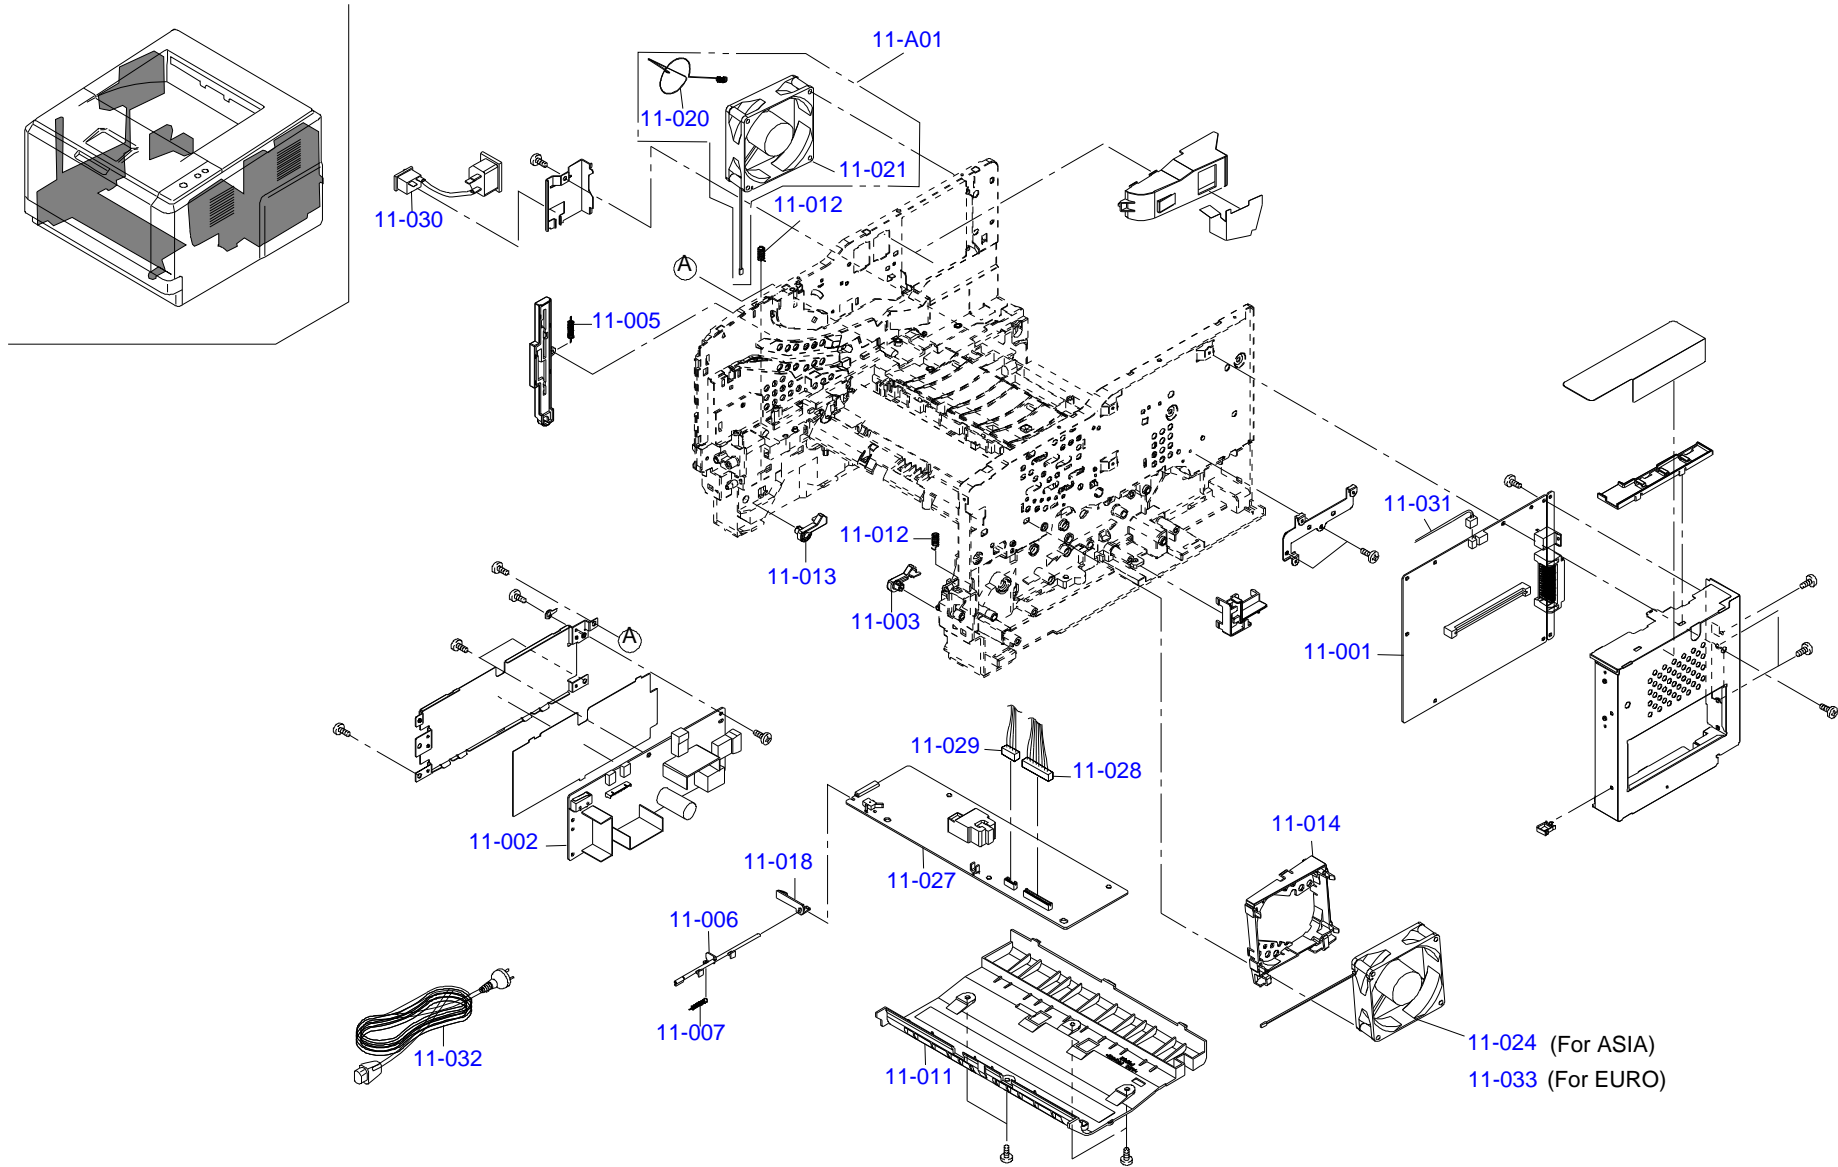

CA07-CASE-011

Only numbered Service Parts are available.

FOR EPSON AcuLaser M2000D/DN,EPSON AcuLaser M2010D/DN,LP-S300/LP-S300N NO.01 Rev.01 CA07

CA07-MECH-041

Only numbered Service Parts are available.

FOR EPSON AcuLaser M2000D/DN, EPSON AcuLaser M2010D/DN, LP-S300/LP-S300N NO.05 Rev.01 CA07

CA07-MECH-051

Only numbered Service Parts are available.

FOR EPSON AcuLaser M2000D/DN, EPSON AcuLaser M2010D/DN, LP-S300/LP-S300N NO.06 Rev.01 CA07

CA07-MECH-061

Only numbered Service Parts are available.