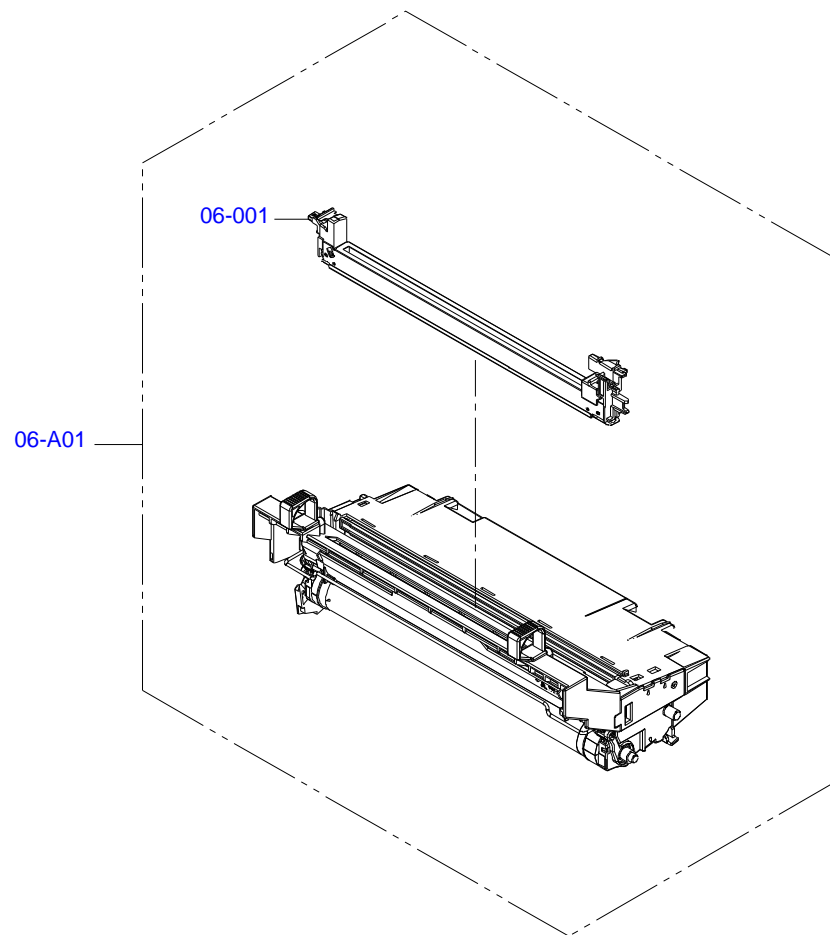

CA07-MECH-051

Only numbered Service Parts are available.

FOR EPSON AcuLaser M2000D/DN, EPSON AcuLaser M2010D/DN, LP-S300/LP-S300N NO.06 Rev.01 CA07

CA07-MECH-061

Only numbered Service Parts are available.