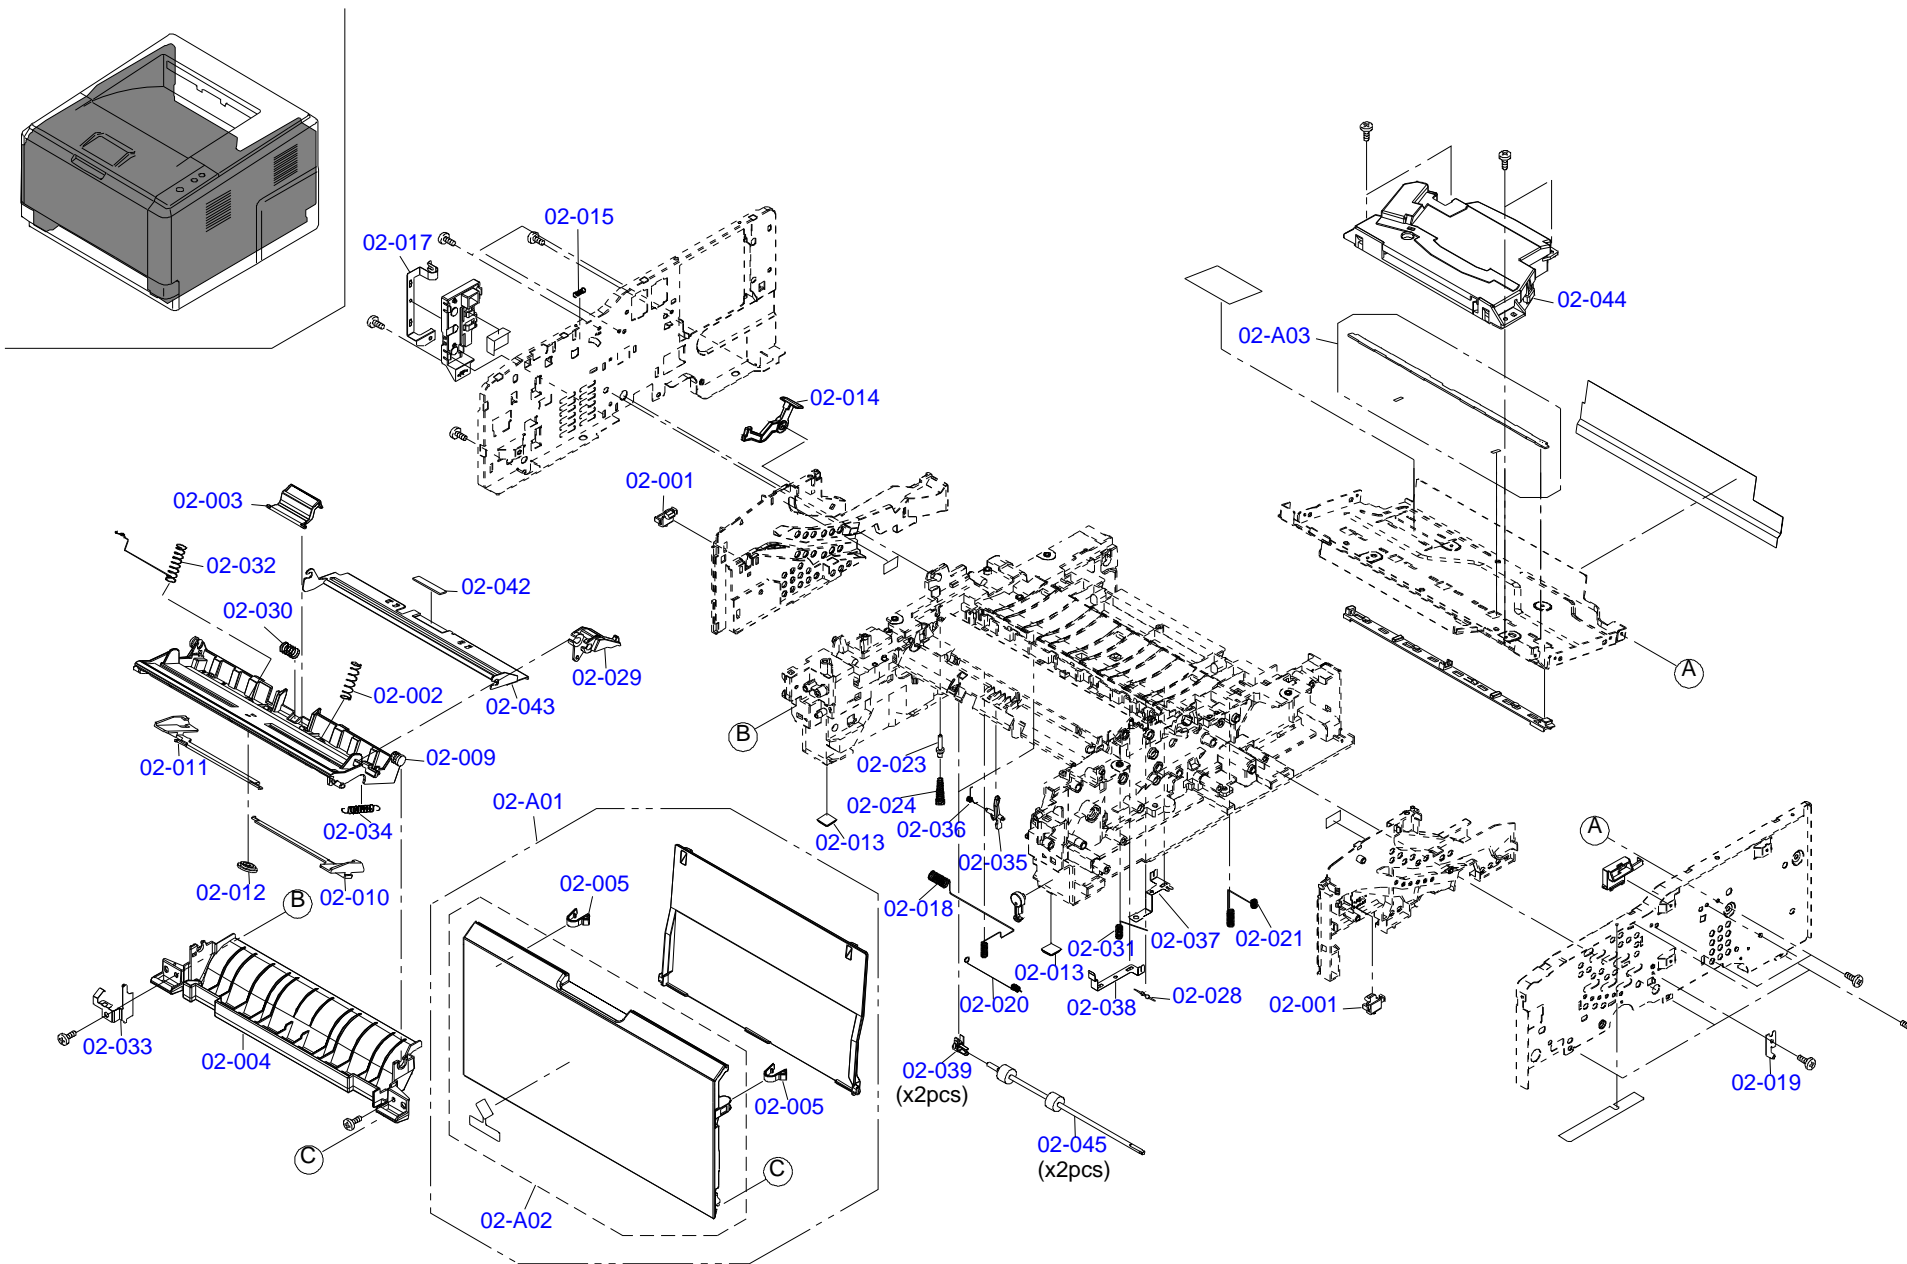

CA07-CASE-011

Only numbered Service Parts are available.

FOR EPSON AcuLaser M2000D/DN,EPSON AcuLaser M2010D/DN,LP-S300/LP-S300N NO.01 Rev.01 CA07

CA07-MECH-041

Only numbered Service Parts are available.

FOR EPSON AcuLaser M2000D/DN, EPSON AcuLaser M2010D/DN, LP-S300/LP-S300N NO.05 Rev.01 CA07

CA07-MECH-051

Only numbered Service Parts are available.

FOR EPSON AcuLaser M2000D/DN, EPSON AcuLaser M2010D/DN, LP-S300/LP-S300N NO.06 Rev.01 CA07

CA07-MECH-061

Only numbered Service Parts are available.