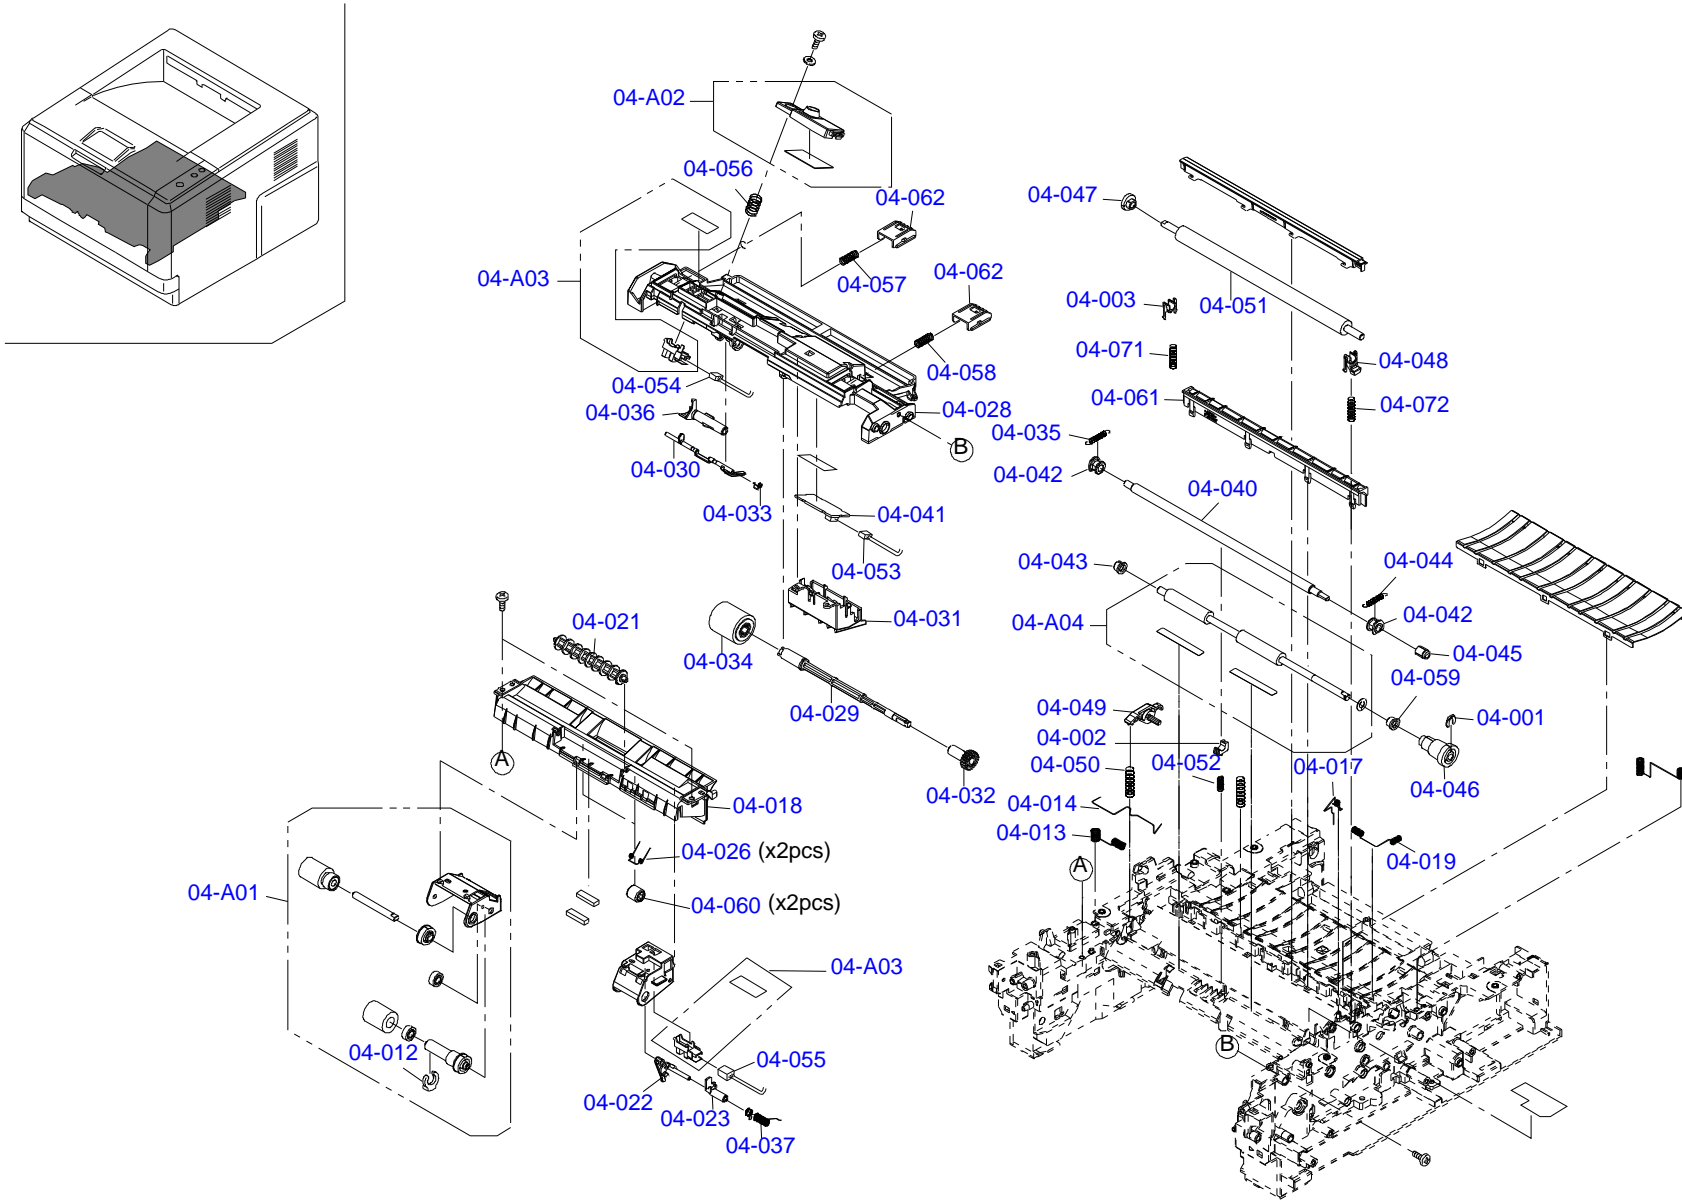

CA07-CASE-011

Only numbered Service Parts are available.

FOR EPSON AcuLaser M2000D/DN,EPSON AcuLaser M2010D/DN,LP-S300/LP-S300N NO.01 Rev.01 CA07

CA07-MECH-041

Only numbered Service Parts are available.

FOR EPSON AcuLaser M2000D/DN, EPSON AcuLaser M2010D/DN, LP-S300/LP-S300N NO.05 Rev.01 CA07

CA07-MECH-051

Only numbered Service Parts are available.

FOR EPSON AcuLaser M2000D/DN, EPSON AcuLaser M2010D/DN, LP-S300/LP-S300N NO.06 Rev.01 CA07

CA07-MECH-061

Only numbered Service Parts are available.