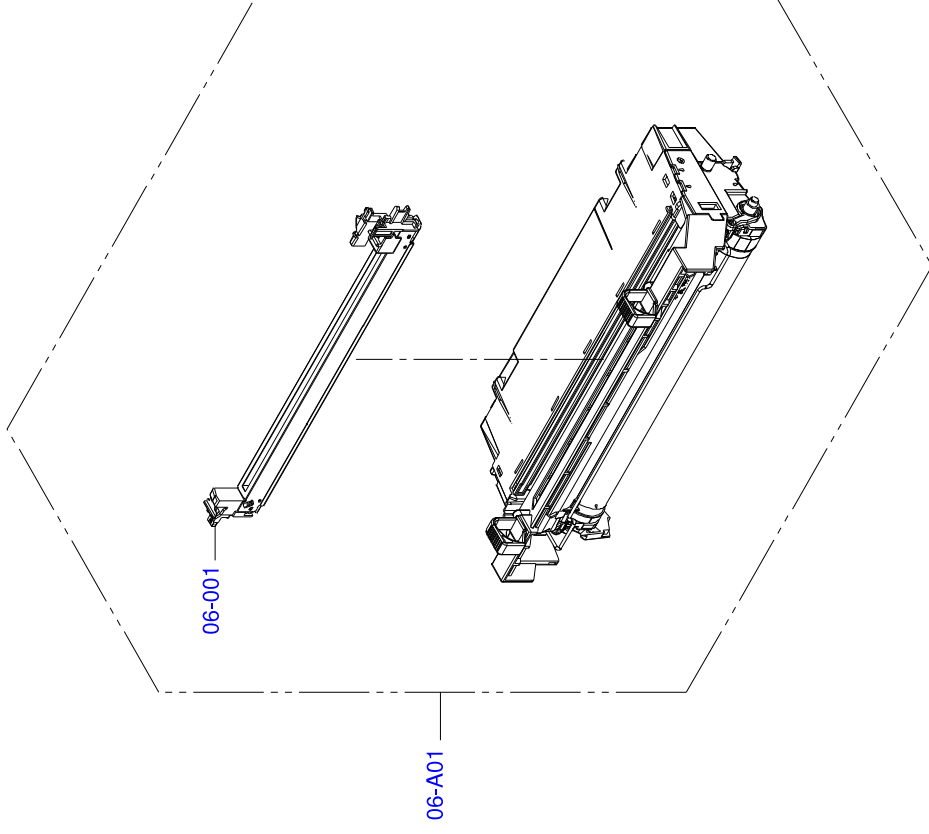

CA07-MECH-051

Only numbered Service Parts are available.

FOR EPSON AcuLaser M2000D/DN,EPSON AcuLaser M2010D/DN,LP-S300/LP-S300N NO.06 Rev.01 CA07